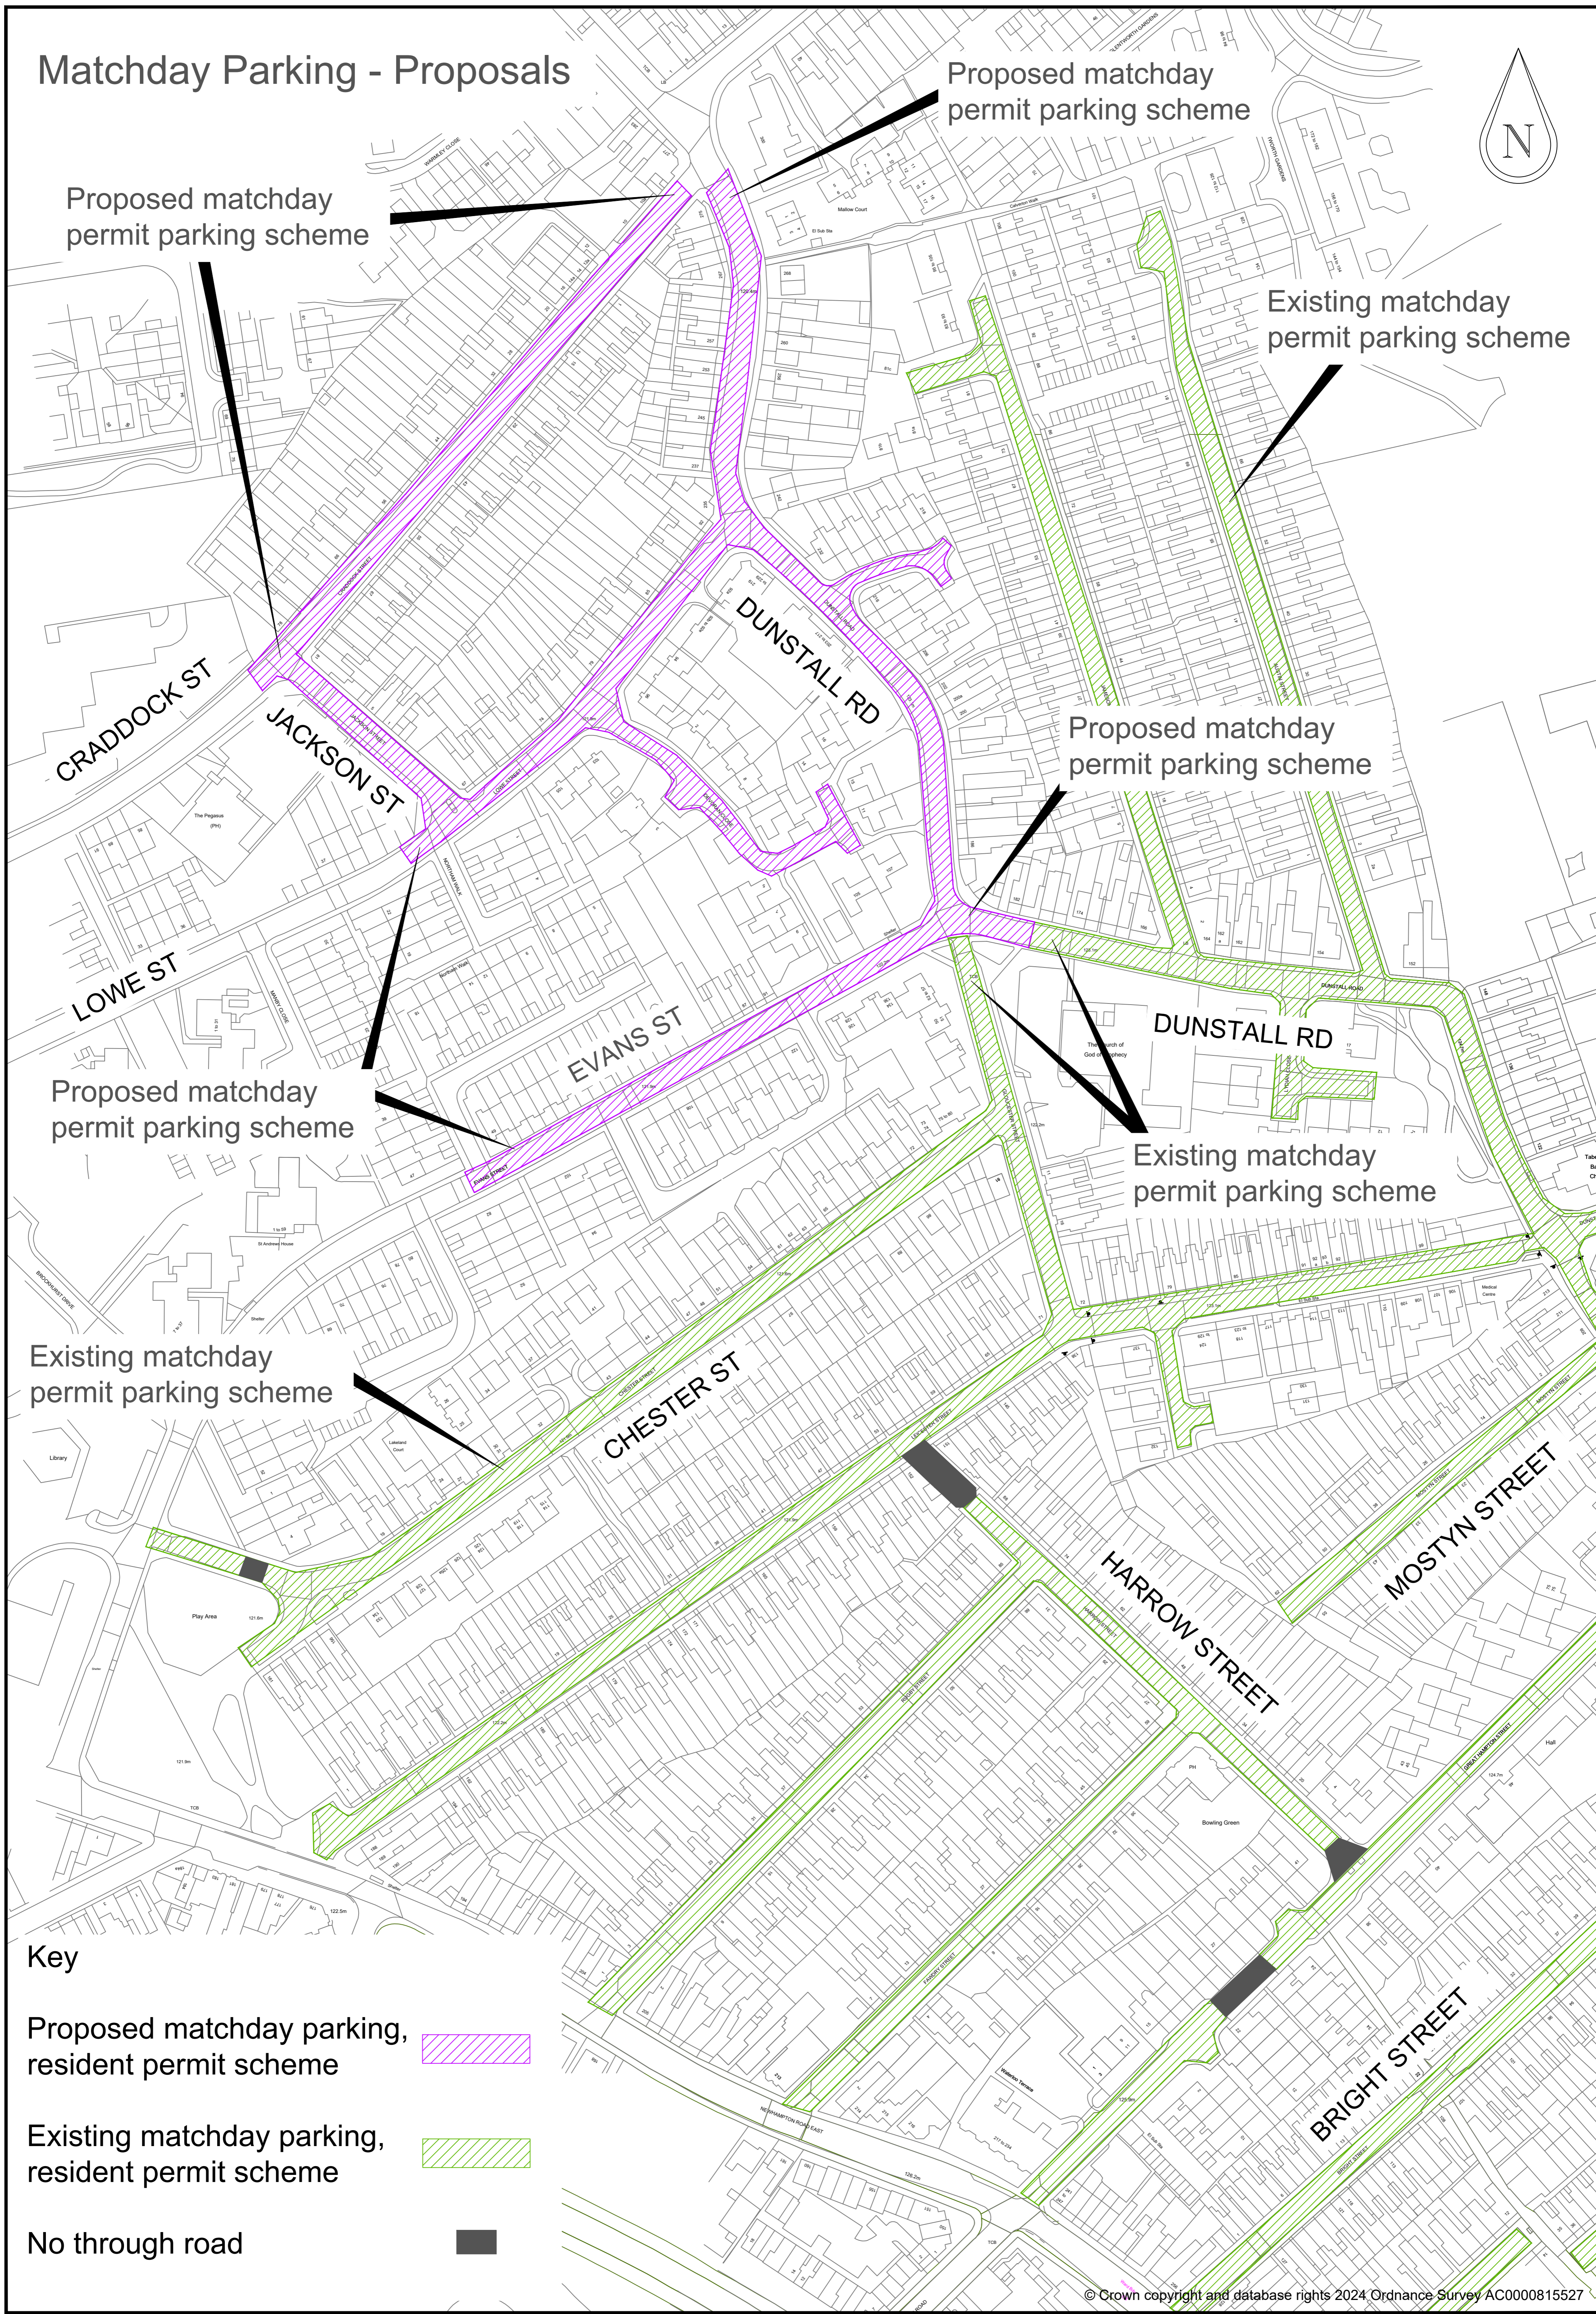

Matchday Parking - Proposals

Proposed matchday permit parking scheme

Proposed matchday permit parking scheme

Existing matchday permit parking scheme

CRADDOCK ST

JACKSON ST

DUNSTALL RD

Proposed matchday permit parking scheme

LOWE ST

EVANS ST

Proposed matchday permit parking scheme

DUNSTALL RD

Existing matchday permit parking scheme

Existing matchday permit parking scheme

CHESTER ST

HARROW STREET

MOSTYN STREET

Key

Proposed matchday parking, resident permit scheme

Existing matchday parking, resident permit scheme

No through road