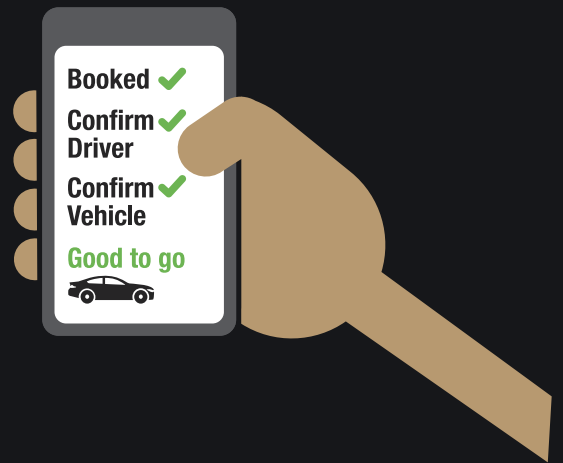

GET HOME

SAFE

Before getting into the vehicle always check the **licence plate** at the rear of the car and the **driver's badge**

TAXIS

Can be **hired at a taxi rank**, **flagged down** or **pre-booked**

PRIVATE HIRE

Cannot be flagged down in the street. They must always be **pre-booked**

wolverhampton.gov.uk/
gethome **SAFE**

CITY OF
WOLVERHAMPTON
COUNCIL